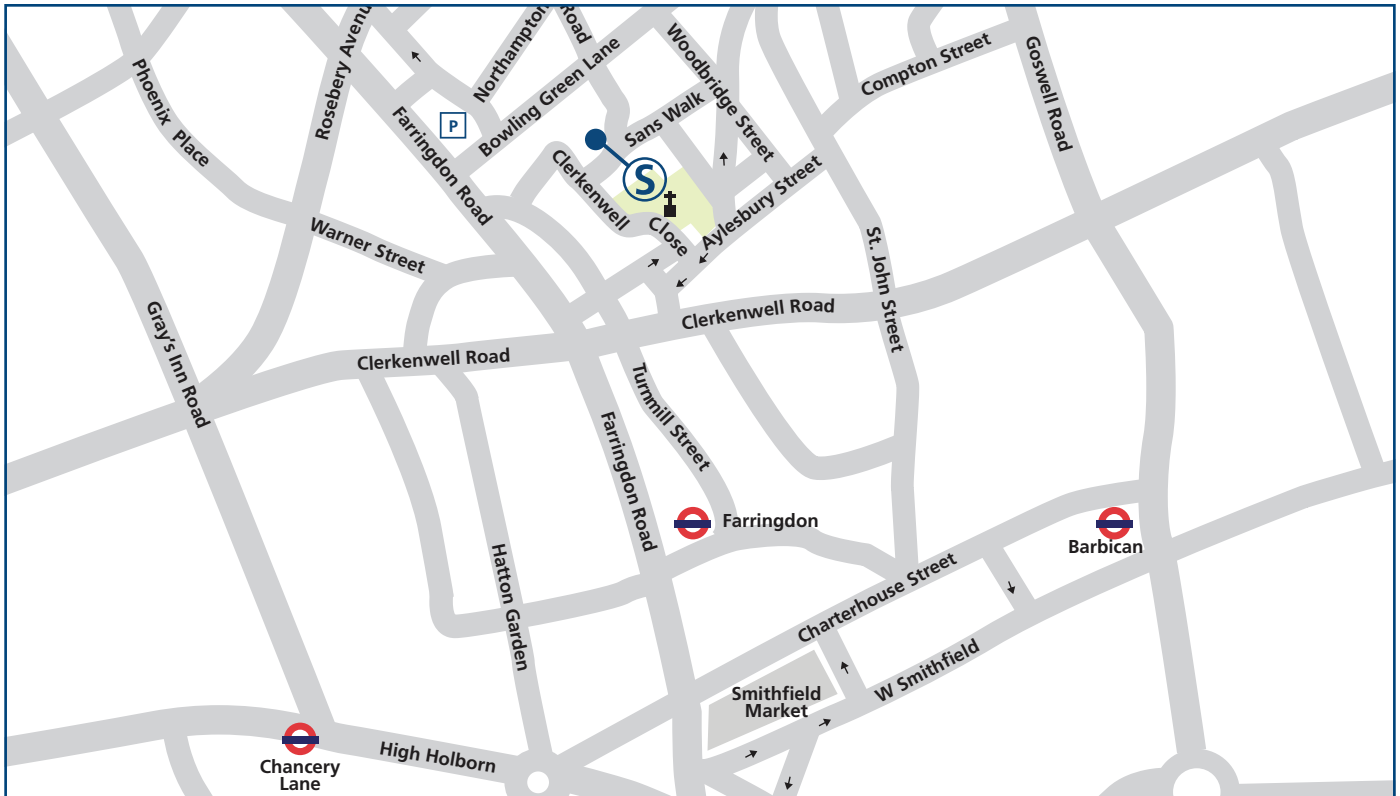

How to find **Sterling London:**

By Car

If you are coming in by car please be aware that the studio is located within the congestion charge zone.

Parking

There is a NCP car park at the junction of Bowling Green Lane and Farringdon Road. There is meter parking available in the surrounding streets. Some meter parking is credit card only.

By Train

The nearest main line stations are St Pancras and Kings Cross. Thames Link comes into Farringdon station and connects with the London Underground.

By Tube

The studio is located 5 mins walk from Farringdon Underground station which is served by the Hammersmith and City, Circle and Metropolitan lines.