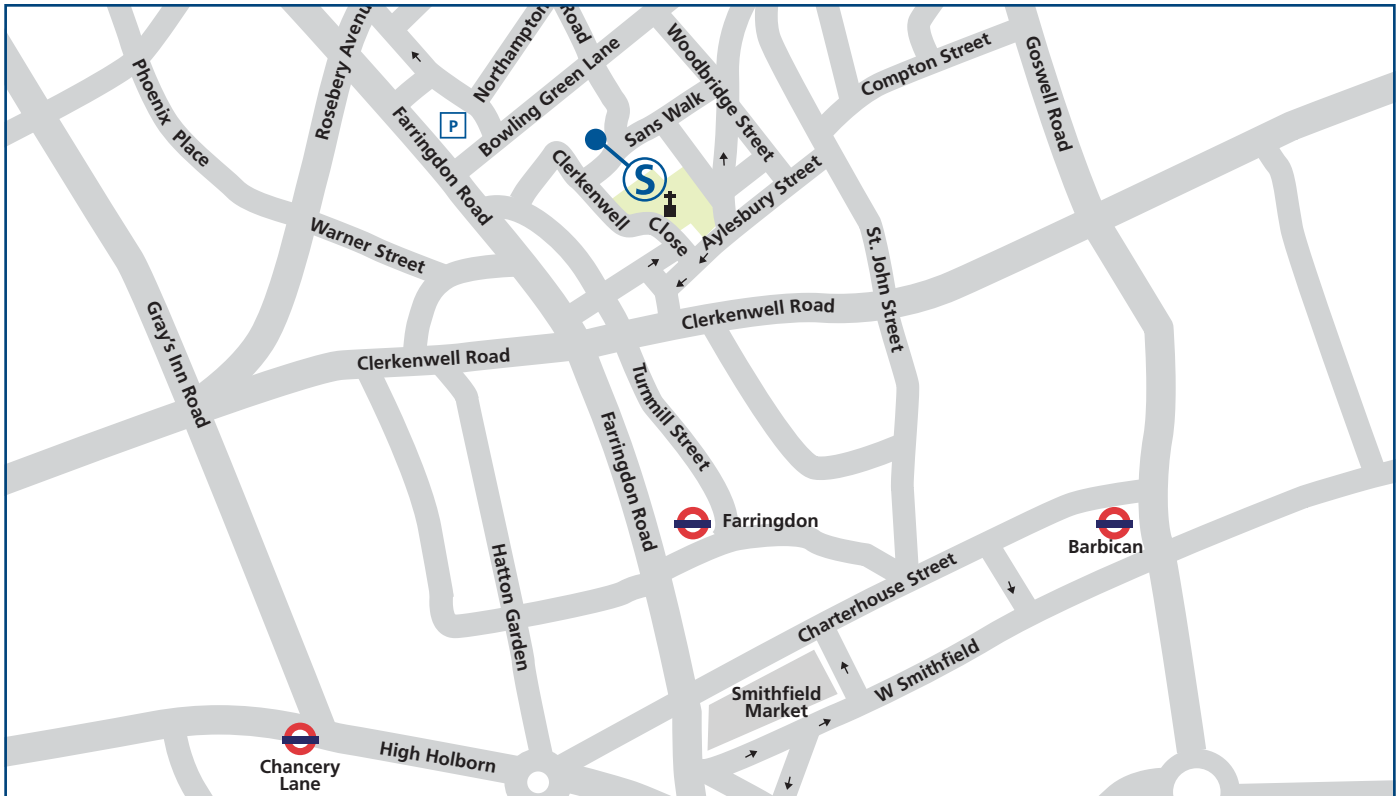

How to find **Sterling London:**

By Car

If you are coming in by car please be aware that the studio is located within the congestion charge zone.

Parking

There is a NCP car park at the junction of Bowling Green Lane and Farringdon Road. There is meter parking available in the surrounding streets. Some meter parking is credit card only.

By Train

The nearest main line stations are St Pancras and Kings Cross. Thames Link comes into Farringdon station and connects with the London Underground.

By Tube

The studio is located 5 mins walk from Farringdon Underground station which is served by the Hammersmith and City, Circle and Metropolitan lines.