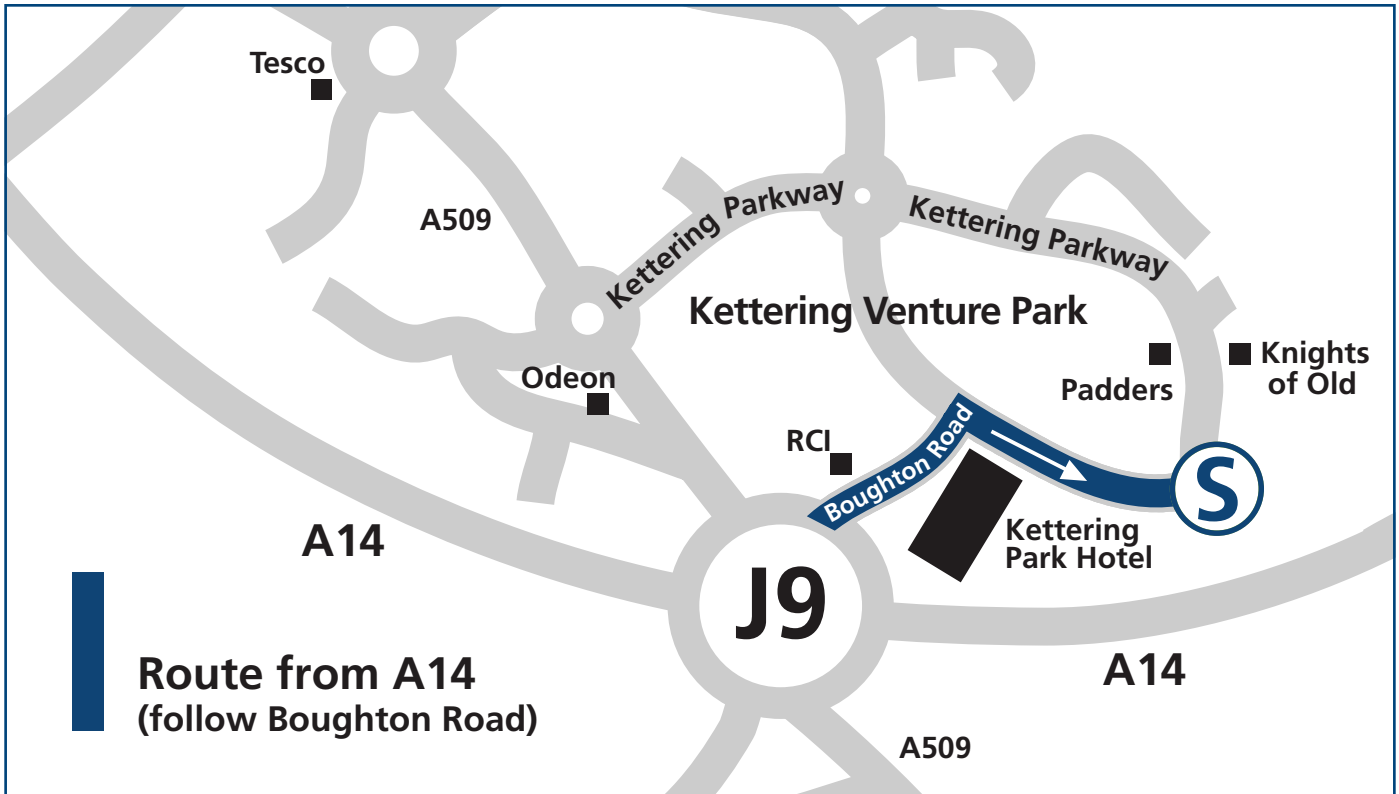

## How to find **Sterling Kettering**:

### From M1 – travelling South

Leave M1 at junction 19, on the A14 towards Kettering and Felixstowe. Leave the A14 at junction 9, to Kettering South and Wellingborough. Follow directions above to the car park.

### From M1 – travelling North

Leave the M1 at junction 15, on the A508 towards Northampton. Follow signs for the A45 to Wellingborough. Take the A509 for Wellingborough and Kettering. Sterling is ¼ mile from the junction of the A509 and the A14. Follow directions above to the car park.

### From A1 travelling South

Leave the A1 at the A43 for Kettering. Remain on the A43 until just outside Kettering, then take the A14 at junction 8 - Kettering South and Wellingborough. Leave the A14 at Junction 9. Follow directions above to the car park.