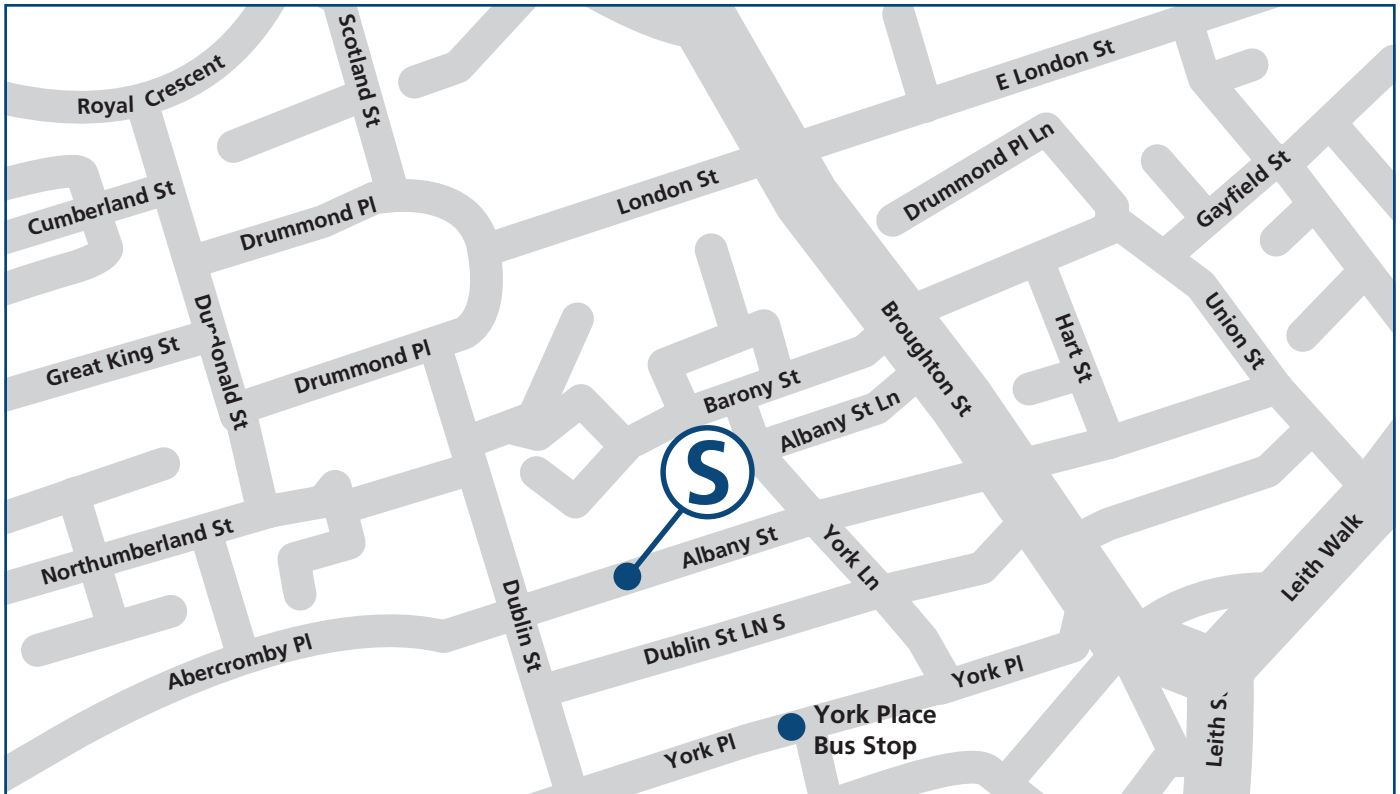

How to find **Sterling Edinburgh:**

By Car

14 Albany Street is located just off Broughton Street which is easily accessed from all main routes into Edinburgh. Follow signposts to 'Town Centre' from all directions, Broughton Street is just off the A900 (York Place). For more detailed instruction on how to locate us by car please don't hesitate to contact us.

Parking

Ample metered parking is available along the whole of Albany Street where you can park for up to 4 hours. Otherwise, a longstay option is available in the St James Centre, a 3 min walk away. WE STRONGLY ADVISE PAYING AT A METER AS TRAFFIC WARDENS ARE PARTICULARLY ENTHUSIASTIC!

By Train

Albany Street is a 10 min stroll away from Waverly Station. Head for the Waverly Steps exit, cross over Princes Street and walk down Leith Street veering left at the bottom to York Place, cross over York Place and walk down Broughton Street taking the first street on your left, the office is located at the far end on the right hand side.