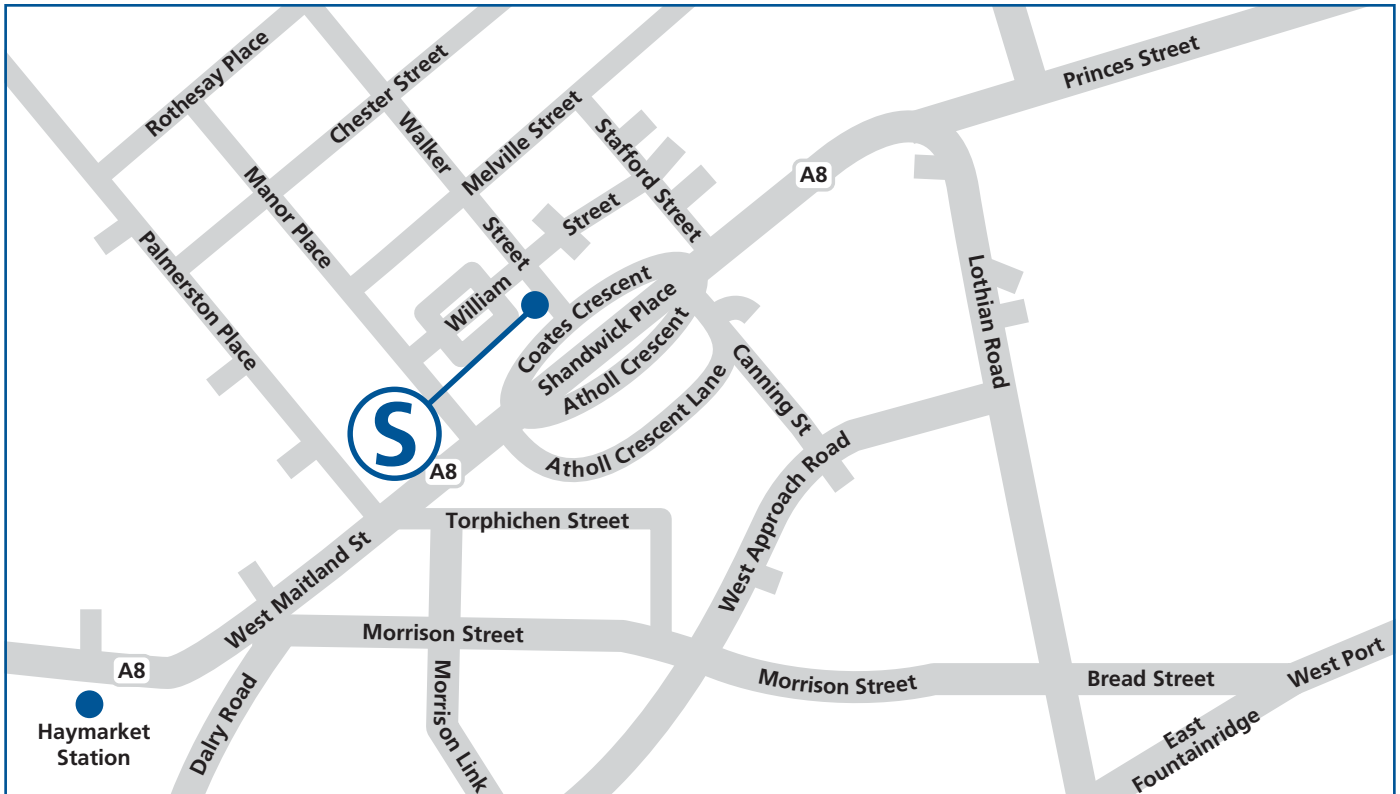

### By Car

2 Walker Street is located on the corner of Walker Street and Coates Crescent, which is accessed from Shandwick Place, the main A8 route into the centre of Edinburgh. For more detailed instruction on how to locate us by car please don't hesitate to contact us.

### Parking

Ample metered parking is available along the whole of Walker Street where you can park for up to 4 hours. Otherwise, a longstay option is available just off Morrison Street, a 3 min walk away. WE STRONGLY ADVISE PAYING AT A METER AS TRAFFIC WARDENS ARE PARTICULARLY ENTHUSIASTIC!

### By Train

Walker Street is a 3 min stroll away from Haymarket Station. Come out the station and turn right, keep left on Haymarket Terrace, walk along West Maitland Street and turn left onto Coates Crescent. 2 Walker Street is on the corner of Walker Street and Coates Crescent.

### From the airport

The easiest way to find us from the airport is to hop into a taxi, the journey will take approximately 15mins. Alternatively jump on the airport bus which leaves every 10mins, get off at Shandwick Place/Coates Crescent. The bus takes approximately 15–20mins.